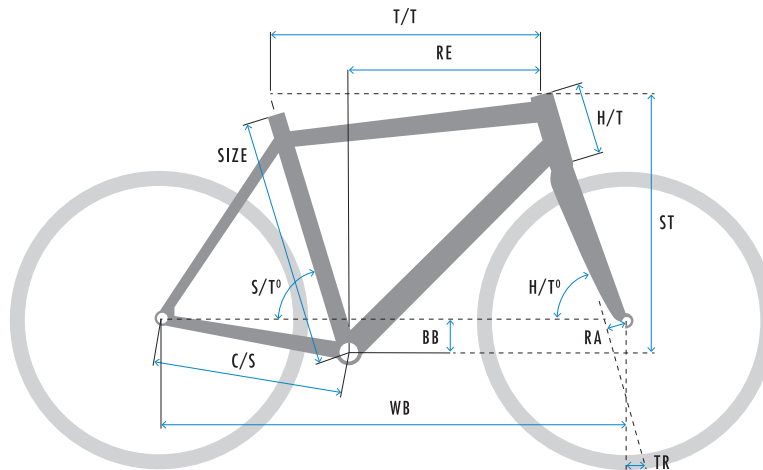

## SPECIFICATIONS

WEIGHT	♂ 15.8 kg ♀ 16.0 kg
SIZES	♂ 50-54-57-60-63cm ♀ 47-50-53-56-59cm
COLOUR	Sky Glass
FRAME	Smooth welded frame. Triple-buttet hydroformed aluminium tubes. Down tube with internal shifter and brake cables, tapered headtube with integrated 1 1/8"/1 1/4" headset, integrated rear carrier and mudguard attachment and excentric bottom bracket.
FRONT FORK	KOGA alloy Feathershock - 30mm travel
HEADSET	Industrial bearing - Integrated in frame
HANDLEBAR	KOGA Riser alloy
STEM	KOGA adjustable Oversized
HANDLEBAR TAPE/GRIPS	KOGA Sport
DISC-/HYDRAULIC BRAKE SET (F)	Shimano MT201 hydraulic disc brake, IS type
DISC-/HYDRAULIC BRAKE SET (R)	Shimano MT201 hydraulic disc brake, IS type
ROTOR FRONT	Shimano RT-54 160mm
ROTOR REAR	Shimano RT-54 160mm
INTERNAL GEAR HUB	Shimano Alfine 8
SHIFT LEVER (R)	Shimano Alfine 8
CHAIN	Gates Carbondrive CDN Belt
CRANK SET	Gates Carbondrive FC-S250 CDN
BOTTOM BRACKET	Shimano Sealed cartridge JIS
CASSETTE	Gates CDN 24T
FRONT HUB	Shimano Dynamo Hub Nexus 3D37
TIRE (F)	Schwalbe Spicer 40-622
TIRE (R)	Schwalbe Spicer 40-622
TUBE	Continental
RIM (F)	Mach1 560 Disc
RIM (R)	Mach1 560 Disc
SPOKES F1	Mach1 Plus
SADDLE	KOGA Sports
SEAT POST	KOGA alloy 27.2mm
CHAIN GUARD	Hebie Chainglider
MUDGUARD (F)	KOGA 46mm
MUDGUARD (R)	KOGA 46mm
HEADLIGHT	B&M Eyc 50 Lux
REAR LIGHT	Spanninga Plateo
REAR CARRIER	Racktime frame integrated
KICKSTAND	Atran Velo Move
BELL	Witek Compact
PEDALS	KOGA Sole-Mate
PUMP	KOGA Telescopic

## GEOMETRY

### ♂ GENTS

SIZE	T/T	C/S	WB	BB	RA	H/T°	S/T°	TR	H/T	RE	ST
50	575	455	1072	55	45	70,5	72,0	75	115	389	572
54	590	455	1065	55	45	71,5	71,0	68	135	385	595
57	605	455	1080	55	45	71,5	71,0	68	155	394	614
60	620	455	1095	55	45	71,5	71,0	68	180	400	638
63	635	457	1112	55	45	71,5	71,0	68	210	405	667